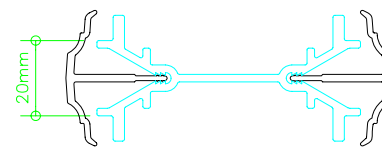

Coupling profile 116202
 Steel reinforcement 113011
 adjustment nut 141439

dogbone coupling covers 113112
 116012

small H coupling 116058

coupling cover reinforcement 116029
 113119 (solid)

coupling cover reinforcement 116029
 113118 (solid)

cover profile aluminium reinforcement 116060
 104210

coupling 116030

coupling 116005.2

cover profile 109195
 Steel reinforcement 113128

95mm Cill reinforcement 110074
 113377
 end cap 109074

15mm frame extension 114028