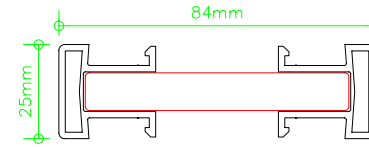

Bay pole cover 116047
 Aluminium bay pole 104157
 Bay pole shoe 116049
 Gasket 112003
 Cover piece 116048
 adjustment nut 141437.2
LOAD BEARING

System:	Matrix FR
Section:	08
Page:	00:06
Date:	March 09
Revision:	00:01

Coupling profile 116202
 Steel reinforcement 113011
 adjustment nut 141439

dogbone coupling covers 113112
 116012

small H coupling 116058

coupling cover reinforcement 116029
 113119 (solid)

coupling cover reinforcement 116029
 113118 (solid)