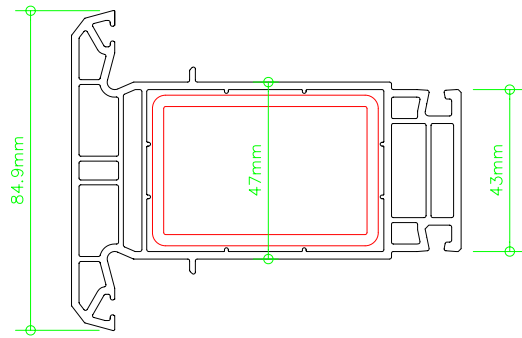

90deg Corner post reinforcement 116200
 Steel reinforcement 113128
 adjustment nut 141444
LOAD BEARING

120° corner post reinforcement 116016
 reinforcement 113028
 aluminium reinf 115015
 gasket 112003

135° corner post reinforcement 116015
 reinforcement 113028
 aluminium reinf 115015
 gasket 112003

150° corner post reinforcement 116017
 reinforcement 113028
 aluminium reinf 115015
 gasket 112003

T piece' for fixed angle bay poles 116033

Bay pole cover 116047
 Aluminium bay pole 104157
 Bay pole shoe 116049
 Gasket 112003
 Cover piece 116048
 adjustment nut 141437.2
LOAD BEARING

System:	Matrix FR
Section:	08
Page:	00:06
Date:	March 09
Revision:	00:01