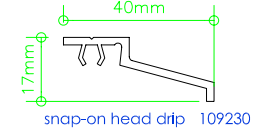

150mm Cill reinforcement 110075
 113317
 Straight Cill joint 109085
 end cap 109075

30mm frame extension 114014
 Reinforcement 113073

180mm Cill reinforcement 110076
 113377
 end cap 109090

45mm frame extension 114202
 Reinforcement 113271

225mm Cill - 110.106 reinforcement - 113.048 & 345
 end cap 109647

beadgroove infill 112380
 4.6mm

Eurogroove Infill 109045

drip mould end cap 109030
 109140

drip mould end cap 109122
 109141

12mm snap-on bead 109115