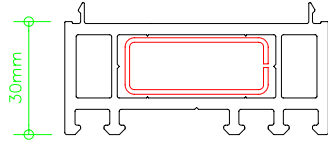

30mm frame extension 114014
Reinforcement 113073