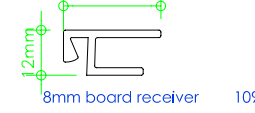

32mm snap-on bead 109231

8mm board receiver 109286