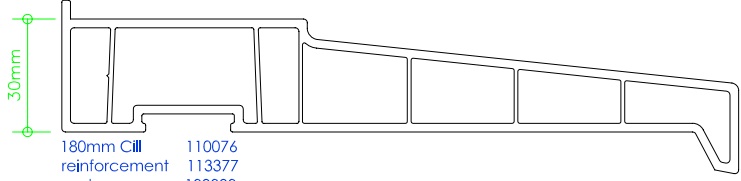

180mm Cill reinforcement 110076
113377
end cap 109090