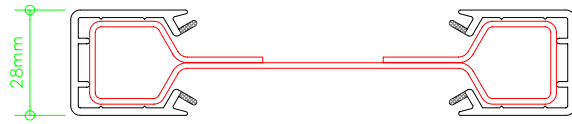

dogbone coupling covers 113112
116012