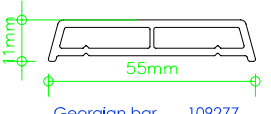

40mm snap-on head drip 109230

32mm snap-on bead 109231

8mm board receiver 109286

Cruciform 109113

15mm Georgian bar 109114

9mm Georgian bar 109275

9mm Georgian bar 109276

1mm Georgian bar 109277