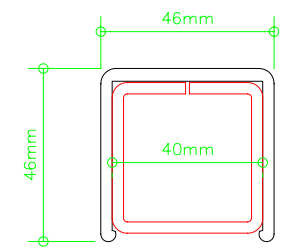

cover profile 109195
Steel reinforcement 113128