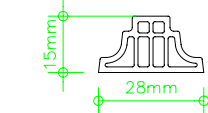

40mm snap-on head drip 109230

32mm snap-on bead 109231

8mm board receiver 109286

Cruciform 109113

15mm Georgian bar 109114

9mm Georgian bar 109275

9mm Georgian bar 109276

1mm Georgian bar 109277