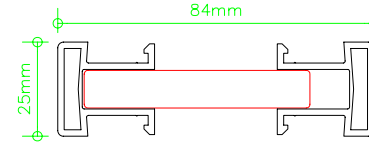

Coupling profile 116202
 Steel reinforcement 113011
 adjustment nut 141439

dogbone coupling covers 113112
 116012

small H coupling 116058

coupling cover reinforcement 116029
 113119 (solid)

coupling cover reinforcement 116029
 113118 (solid)