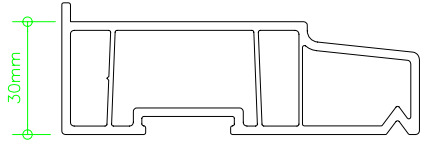

cover profile aluminium reinforcement 116060
 104210

coupling 116030

coupling 116005.2

cover profile 109195
 Steel reinforcement 113128

95mm Cill reinforcement 110074
 113377
 end cap 109074

15mm frame extension 114028