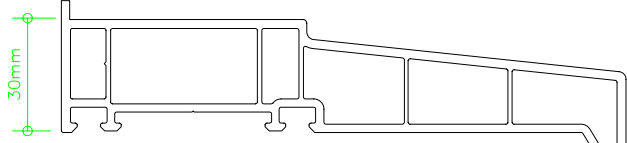

cover profile aluminium reinforcement 116060
 104210

coupling 116030

coupling 116005.2

cover profile 109195
 Steel reinforcement 113128

95mm Cill reinforcement 110074
 113377
 end cap 109074

15mm frame extension 114028