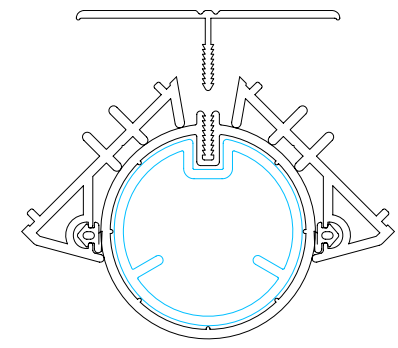

90deg Corner post reinforcement 116200
 Steel reinforcement 113128
 adjustment nut 141444
LOAD BEARING

120° corner post reinforcement 116016
 reinforcement 113028
 aluminium reinf 115015
 gasket 112003

135° corner post reinforcement 116015
 reinforcement 113028
 aluminium reinf 115015
 gasket 112003

150° corner post reinforcement 116017
 reinforcement 113028
 aluminium reinf 115015
 gasket 112003

T piece' for fixed angle bay poles 116033

Bay pole cover 116047
 Aluminium bay pole 104157
 Bay pole shoe 116049
 Gasket 112003
 Cover piece 116048
 adjustment nut 141437.2
LOAD BEARING

System:	Matrix FR
Section:	08
Page:	00:06
Date:	March 09
Revision:	00:01

225mm Cill - 110.106 reinforcement - 113.048 & 345
 end cap 109647

beadgroove infill 112380
 4.6mm

Eurogroove Infill 109045

drip mould end cap 109030
 109140

drip mould end cap 109122
 109141

12mm snap-on bead 109115